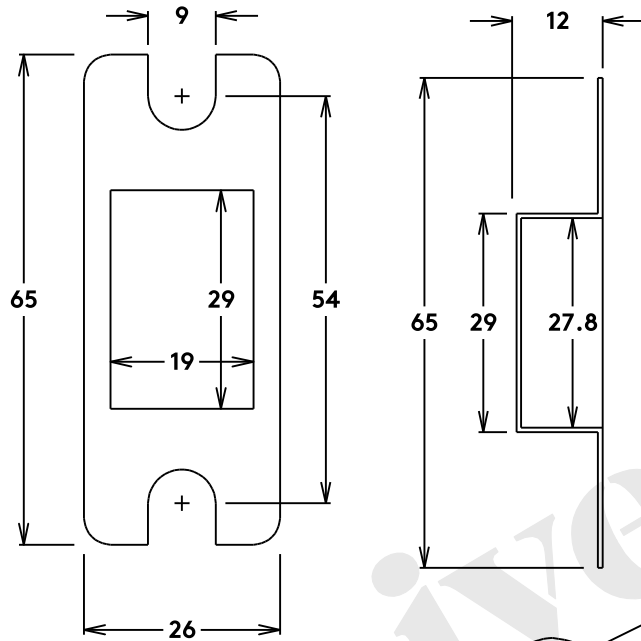

Tube Latch Striker Universal 'T' To Suit Metal Door Frame W42xH70mm

Dust Box

Striker